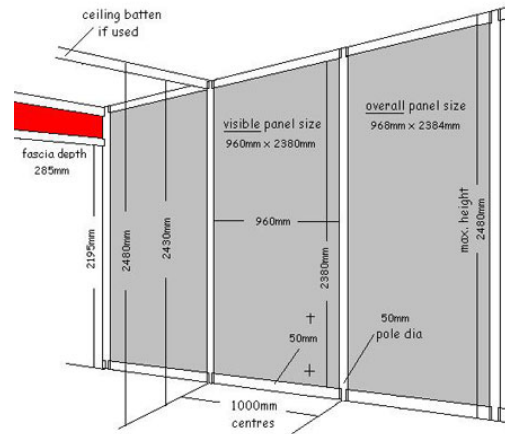

Shell Scheme Systems

THE MILLS MEDIA GROUP SHELL SCHEME LAYOUT

All come complete with:

- White PVC or Dove grey expo panels
- White or Red fascia panels
- Brushed aluminium metal work
- Facia name panel with black lettering on white background
- Single 500w electrical socket

Shell schemes 3m x 2m based on a minimum of 10 units with 2A electrical socket **£ 109.00 per unit**

Lighting per unit from **£ 35.00**

All fees exclude VAT

Additional fees for electrics, furniture hire, floral arrangements etc