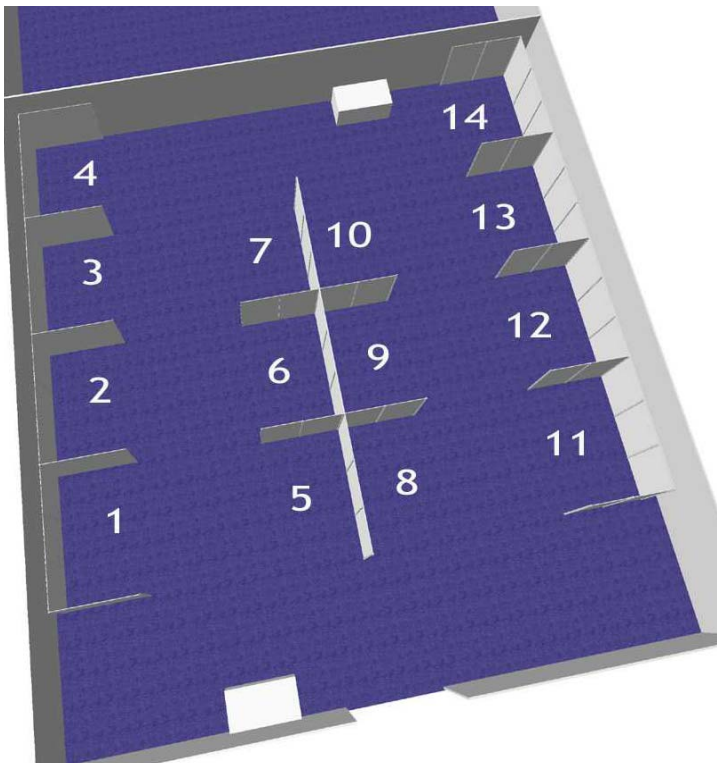

Shell Scheme Systems

THE MILLS MEDIA GROUP SHELL SCHEME LAYOUT

All come complete with:

- White PVC or Dove grey expo panels
- White or Red fascia panels
- Brushed aluminium metal work
- Facia name panel with black lettering on white background
- Single 500w electrical socket

Shell schemes 3m x 2m based on a minimum of 10 units with 2A electrical socket **£ 109.00 per unit**

Lighting per unit from **£ 35.00**

All fees exclude VAT

Additional fees for electrics, furniture hire, floral arrangements etc